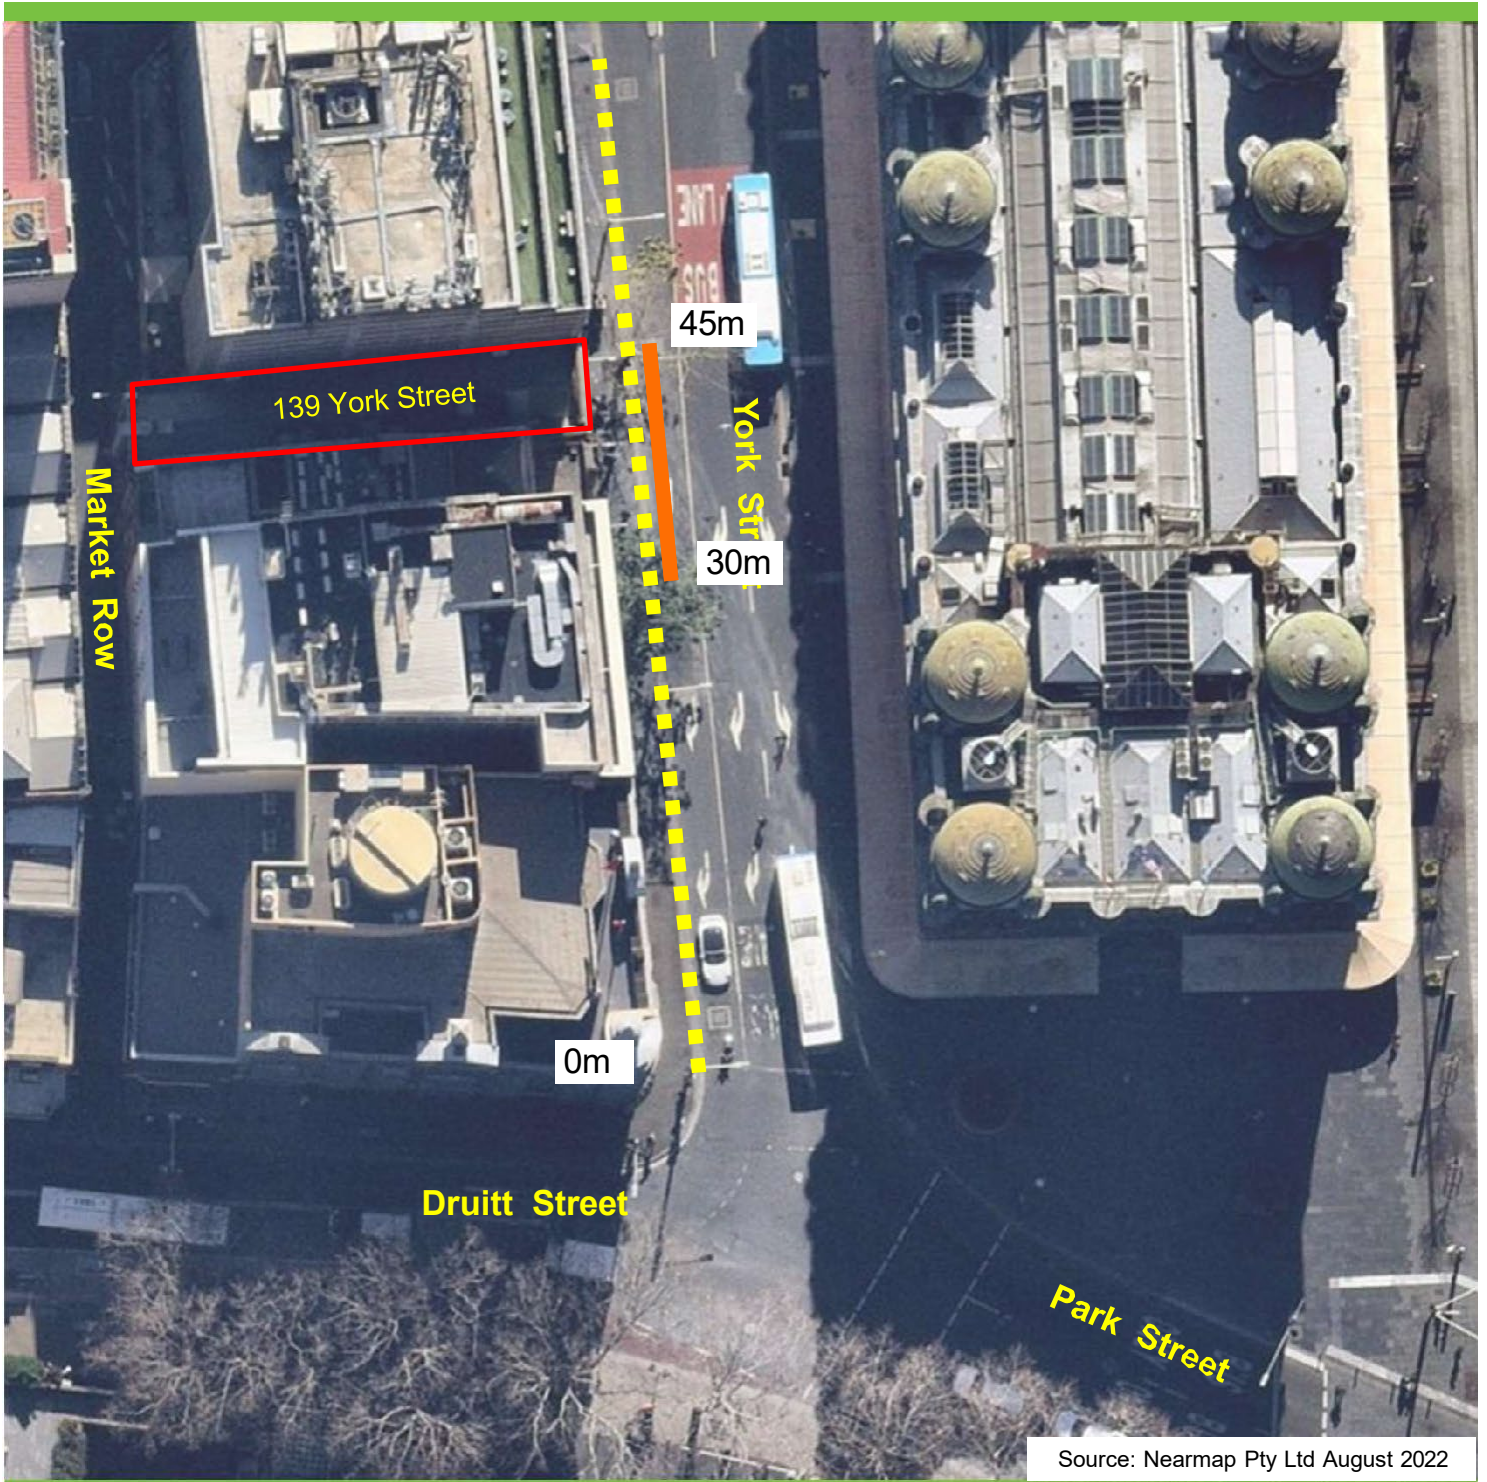

## York Street, Sydney Proposed Works Zone

### Existing

■ ■ ■ "No Stopping"

### Proposed

■ "Works Zone 7.00am-3.00pm Mon-Fri, 7.00am-5.00pm Sat / No Stopping Other Times"